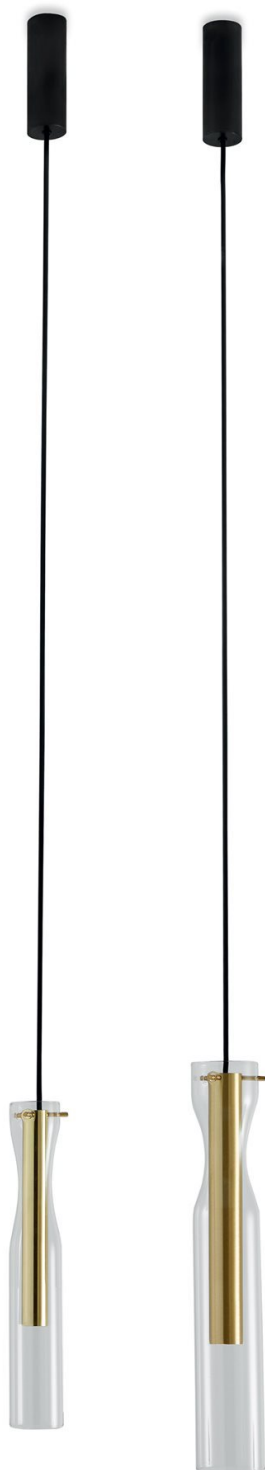

# Epsilon Sola

---

*Massimo Castagna*  
2017

*Lampada a sospensione a LED (24 Watt). Cilindri in cristallo sagomato a mano. Parti metalliche in ottone lucido, satinato, brunito a mano, cromato nero o ramato. In dotazione cavo da 4mt.*

*Hanging lamp with LED light (24 Watt). Handshaped glass cylinders. Bright, satin, hand burnished, black chromed or coppered brass metal parts. Supplied with 4mt long cable.*

*Dimensioni / Sizes*

*Cm  
Ø 6 x 36h S  
Ø 8 x 46h L*

*Inch  
Ø 2½" x 14¾" h S  
Ø 3¼" x 18¾" h L*